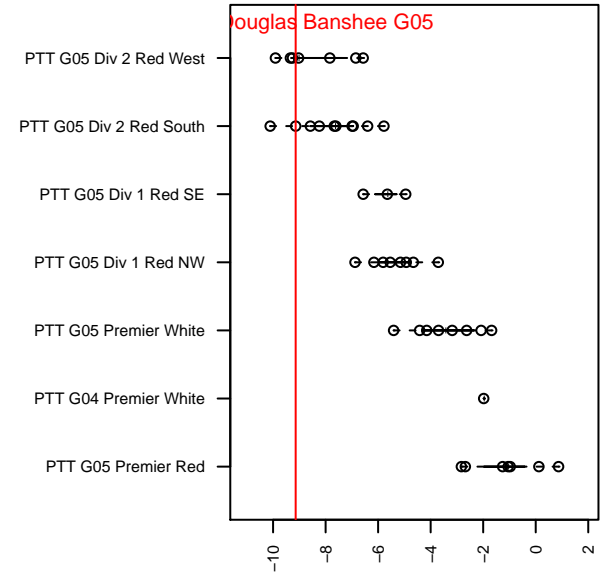

**attack and defense rating
relative to others at age
and all opponents in last 13 months**