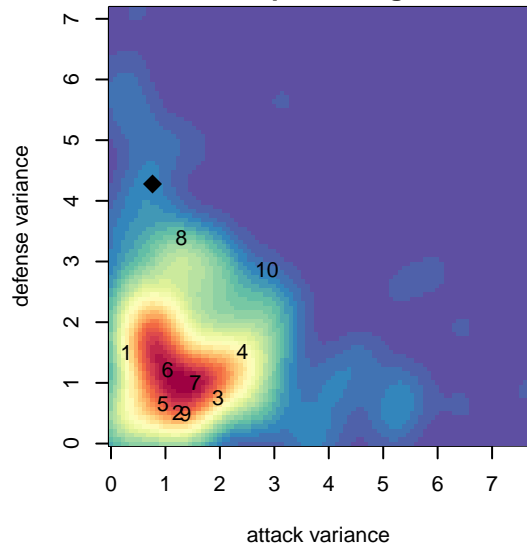

David Douglas Banshee G05

, OR
 G05 total strength=441
 attack=0.45 defense=0.18
 fall league = PTT G05 Div 2 Red South

alt names used:
 David Douglas 05G Banshees
 DDSC FC G03 Banshees

Venues played:
 2017 Mt Hood Challenge U13 Bronze
 2017 PTT G05 Division 2 Red South

David Douglas Banshee G05
 Dots are actual minus expected GF (blue circles) and GA (red triangles).
 Blue line is smoothed change in attack strength. Red is smoothed change in defense strength.

**attack and defense variance (black dot)
relative to other teams
and top 10 in region**